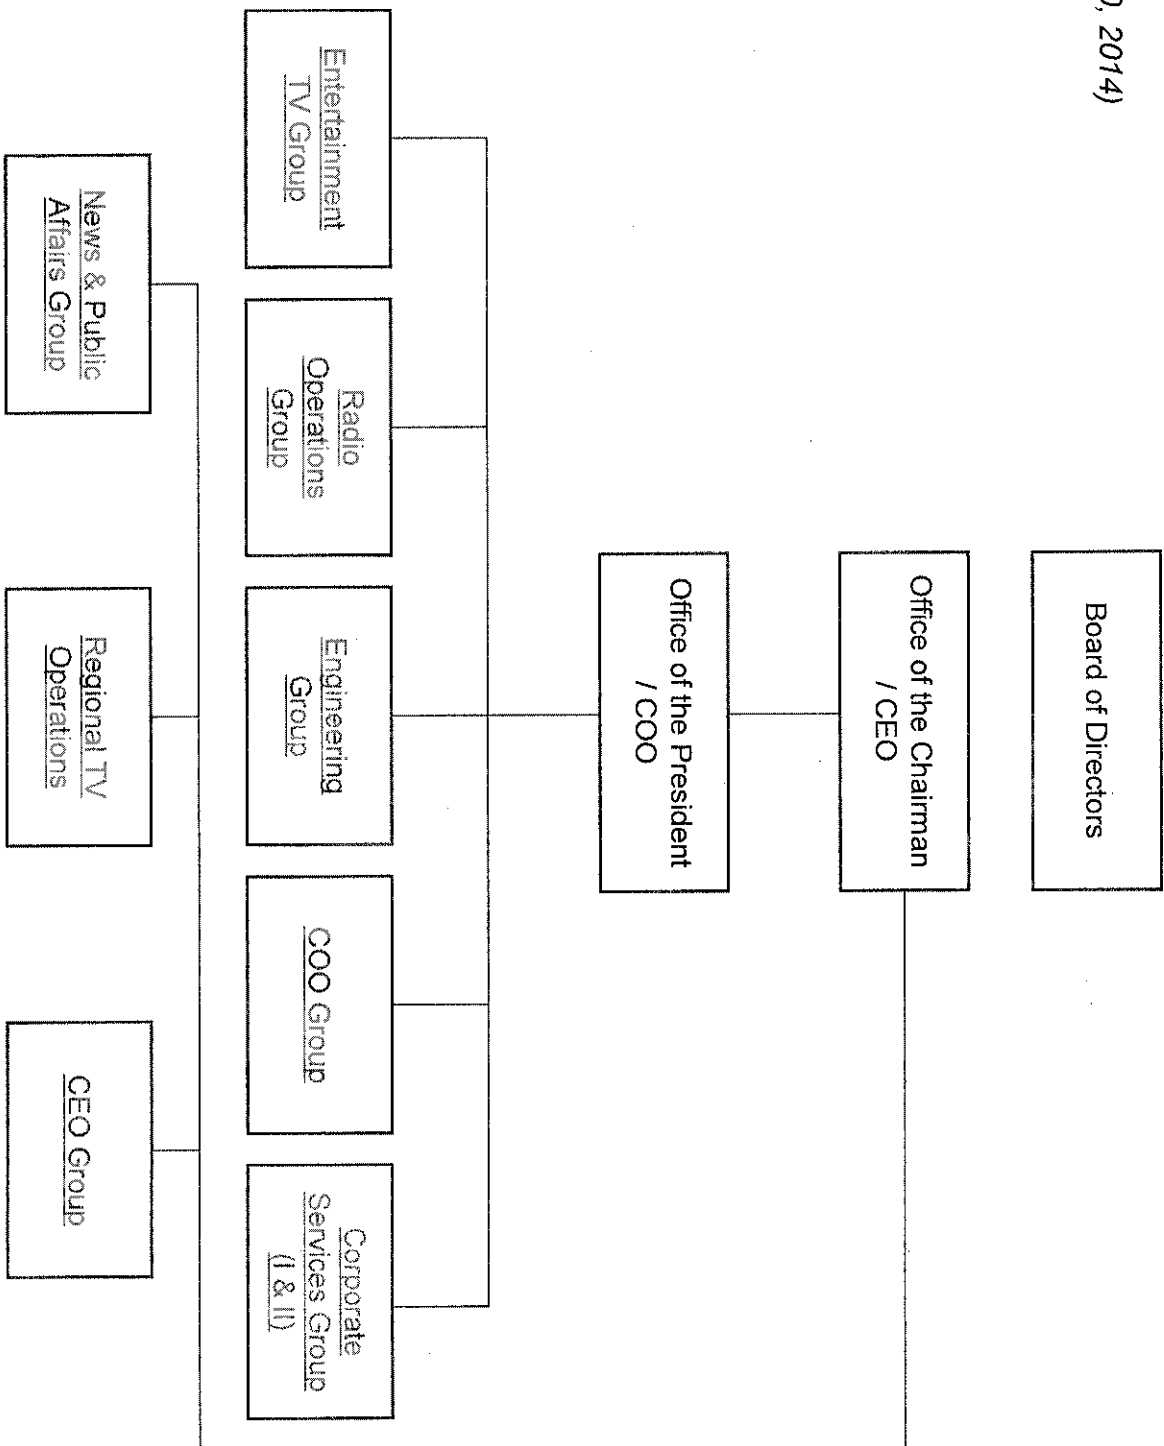

GMA Networks, Inc.

Table of Organization

(as of June 30, 2014)

Total Headcount = 2,589

Table of Organization

Total Headcount = 69

Table of Organization

Total Headcount = 39

Table of Organization

Total Headcount = 617

Table of Organization

Total Headcount = 225

Table of Organization

Total Headcount = 416

Table of Organization

Total Headcount = 227

Table of Organization

Total Headcount = 134