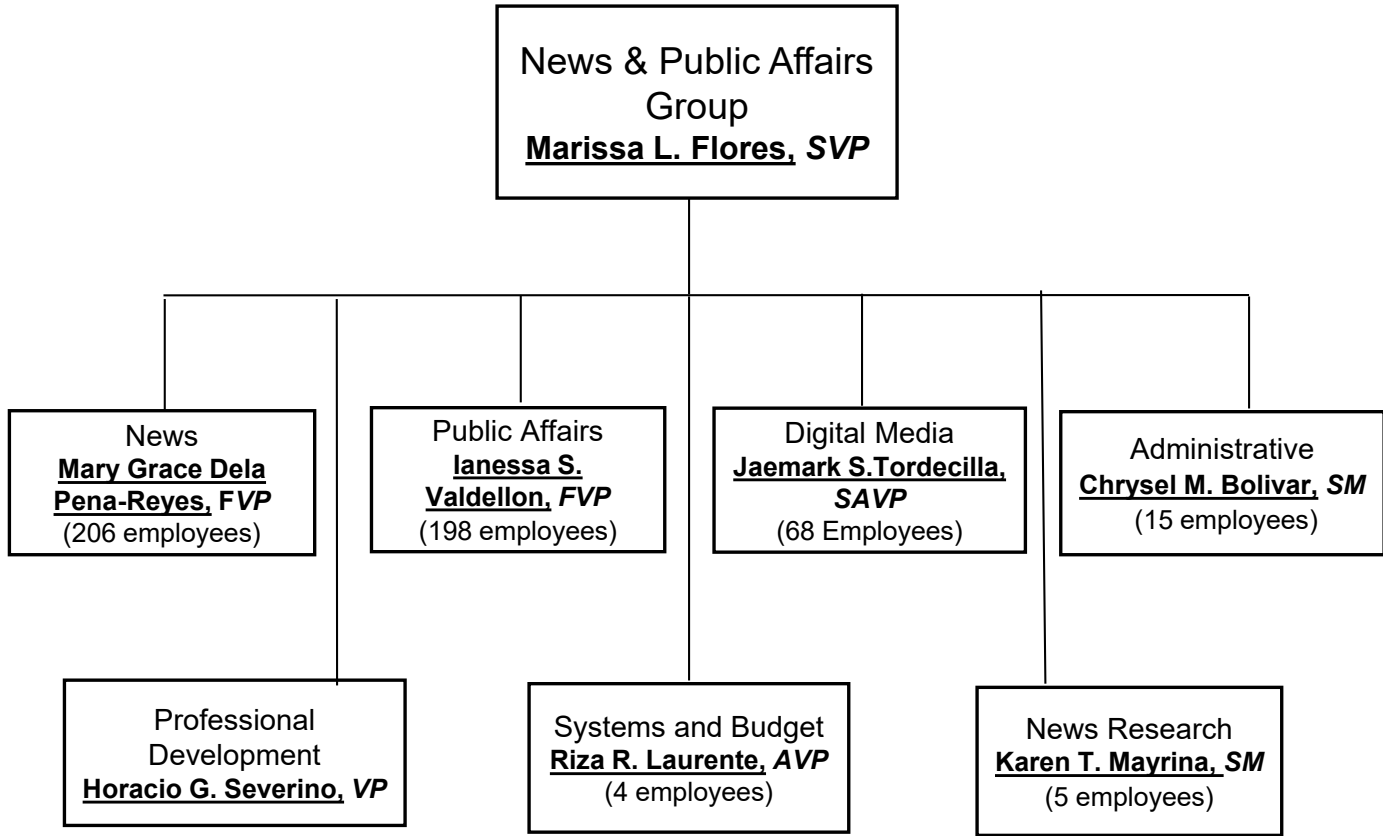

**Table of Organization**

(as of May 5, 2021)

Legend:  
 EVP – Executive Vice President  
 CMO – Chief Marketing Officer  
 SVP – Senior Vice President  
 FVP – First Vice President  
 VP – Vice President  
 SAVP – Senior Assistant Vice President  
 AVP – Assistant Vice President  
 SM – Senior Manager

**Table of Organization**

**Table of Organization**

Table of Organization

\*concurrent head

Table of Organization

**Table of Organization**

\*concurrent head

Table of Organization

**Table of Organization**

Table of Organization